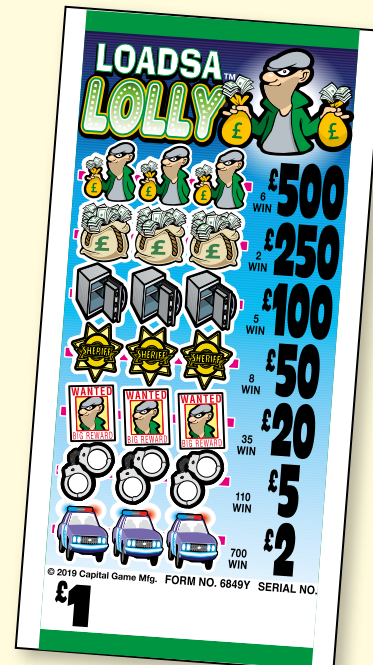

10,080 cards @ £1 = £10,080

PROFIT = £3,030

6	Win @	£500	.....	£3,000
2	Win @	£250	.....	£500
5	Win @	£100	.....	£500
8	Win @	£50	.....	£400
35	Win @	£20	.....	£700
110	Win @	£5	.....	£550
700	Win @	£2	.....	£1,400

PAYS OUT £7,050

AMS
Popp-Opens® Lottery
01959 564 331

info@automaticmachineservices.co.uk
www.automaticmachineservices.co.uk