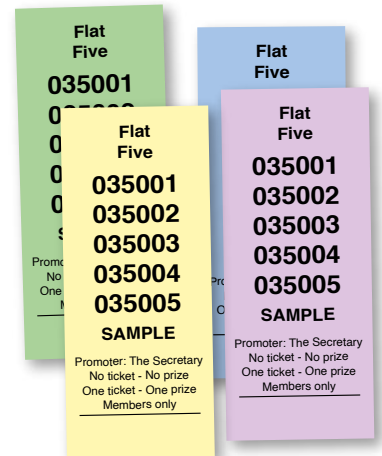

Fundraising:

- Tote tickets
- Lottery draws
- Raffles
- Rich audio

Entertainment:

- Higher or lower
- Open the box
- Spin the wheel

CLUB/PUB SUPPLIES

Roll Tickets

Raffle Books

Flat 5s & 10s Raffle Tickets

RNG Machine

Wage Envelopes

Playing Cards

ORDER LIST

Bingo Books

PRODUCT CODE	SET SIZE
2 Page	12096 Books
3 Page	12096 Books
4 Page	6048 Books
5 Page	6048 Books
6 Page	6048 Books
7 Page	3024 Books
8 Page	3024 Books
9 Page	3024 Books
10 Page	3024 Books
12 Page	3024 Books

Bingo Dabbers & Pens

PRODUCT CODE	SET SIZE
Dabbin' Win™	144
Felt Tip Pens	250

All books are available as 6 or 12 to view.
Carriage charge applicable depending on size of order.

If you require something not listed, please call us as we can source many other products.

QUICK REFERENCE CHART

SET SIZE	£2 TICKETS	£1 TICKETS	50p TICKETS	25p TICKETS
2,800		FOR REEL KRAZY KINGS CASINO NEVADA SIP AND SLIDE NOTHIN' BUT 7's	ONE EYED JACKS	LUCKY DUCKS
2,820			FOOTBALL MAD	MONEY BOOM
2,840		STEEPLECHASE	BINGO TWIST CASH MACHINE	DOUBLE JOKER POKER
3,000	BANANAS	LUCKY DEVIL MONOPOLY	DARTS & DOMINOES RISE TO POWER	WEEKEND BENDER
3,599			BLACK DIAMOND	
5,000		CLASSIC TRIPLE 777's	LOADED WITH CASH	
10,000				WINNERS VAULT
10,080		LOADSA LOLLY ROLL FOR CASH	MONEY MAGIC BARREL OF BUCKS	TREASURE HUNT
20,040		CASH CROWNS		