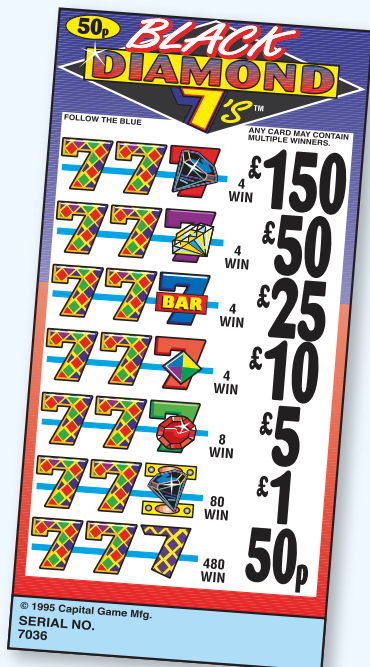

3,000 cards @ £1 - £3,000
PAYS OUT - £2,190
PROFIT - £810

3,000 cards @ £2 - £6,000
PAYS OUT - £4,700
PROFIT - £1,300

25p STANDARD SET SIZE!

2,820 cards @ 25p = £705

PROFIT = £270

2	Win @	£100	£200
2	Win @	£25	£50
2	Win @	£10	£20
4	Win @	£5	£20
10	Win @	£2	£20
25	Win @	£1	£25
200	Win @	50p	£100

PAYS OUT £405

3,000 cards @ 25p = £750

PROFIT = £315

2	Win @	£100	£200
2	Win @	£25	£50
2	Win @	£10	£20
4	Win @	£5	£20
10	Win @	£2	£20
25	Win @	£1	£25
200	Win @	50p	£100

PAYS OUT £435

AMS

Popp-Opens® Lottery

PAYS OUT £1,040

2,820 cards @ 50p = £1,410

PROFIT = £430

- 1 Win @ £200 £200
- 1 Win @ £60 £60
- 1 Win @ £40 £40
- 4 Win @ £15 £60
- 50 Win @ £3 £150
- 470 Win @ £1 £470

PAYS OUT £980

2,840 cards @ 50p = £1,420

PROFIT = £450

- 2 Win @ £200 £400
- 1 Win @ £100 £100
- 12 Win @ £10 £120
- 24 Win @ £5 £120
- 40 Win @ £2 £80
- 300 Win @ 50p £150

PAYS OUT £970

3,599 cards @ 50p = £1,799.50

PROFIT = £499.50

- 4 Win @ £150 £600
- 4 Win @ £50 £200
- 4 Win @ £25 £100
- 4 Win @ £10 £40
- 8 Win @ £5 £40
- 80 Win @ £1 £80
- 480 Win @ 50p £240