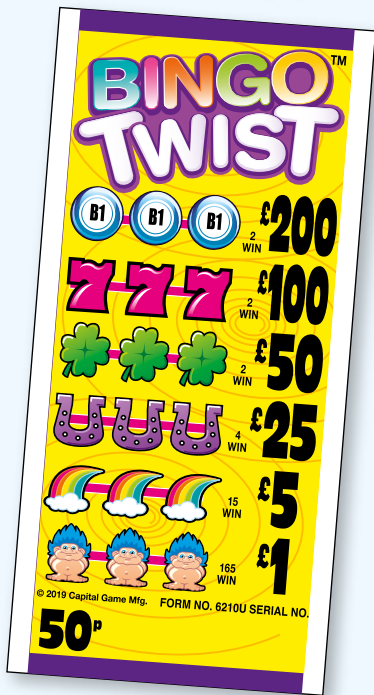

50p STANDARD SET SIZE!

2,840 cards @ 50p = £1,420

PROFIT = £380

- 2 Win @ £200 ..... £400
- 2 Win @ £100 ..... £200
- 2 Win @ £50 ..... £100
- 4 Win @ £25 ..... £100
- 15 Win @ £5 ..... £75
- 165 Win @ £1 ..... £165

PAYS OUT £1,040