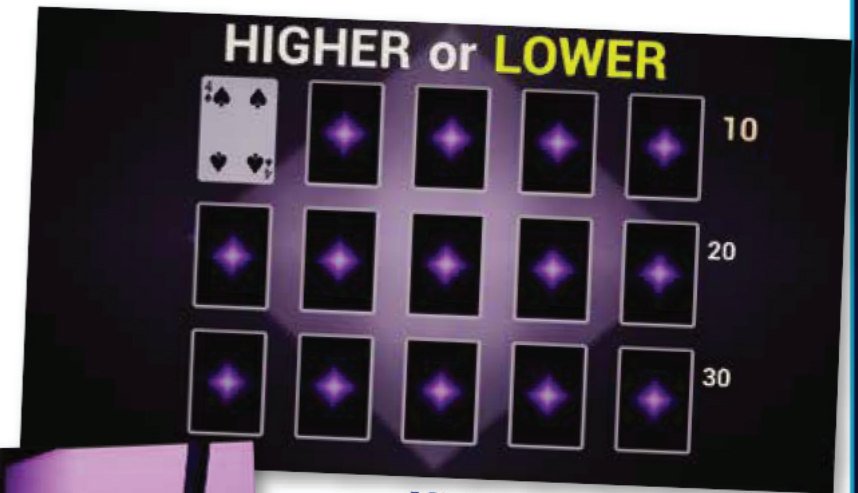

TOTE TICKETS

LOTTERY DRAWS

LUCKY DRAW (RAFFLES)

ENTERTAINMENT

Clubmate offers a wealth of entertainment opportunities for you club and customers. Play Higher or Lower, Open the Box, or Spin the Wheel. All are easily set up for your club and deliver professional quality visuals, animation and audio for your customers enjoyment and entertainment.

OPEN THE BOX

HIGHER OR LOWER

SPIN THE WHEEL

MESSAGES

From a birthday announcement, to a simple 'Taxi for John' message, Clubmate gives the ability to ensure your messages are delivered.

Fully editable and easy to use, the possibilities are endless.