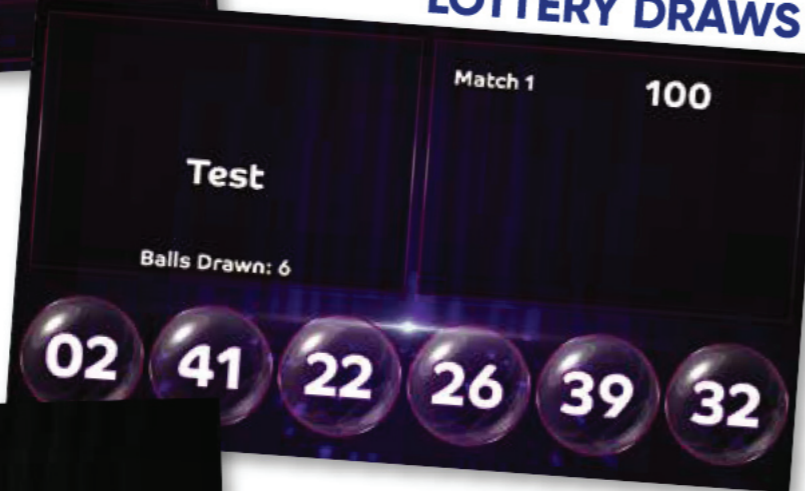

LOTTERY DRAWS