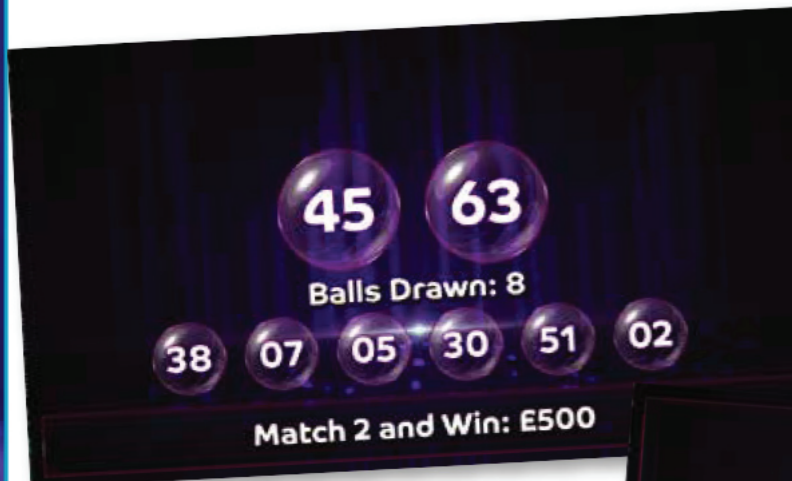

FUNDRAISING

Whether your club uses; Tote Tickets, Lottery Draws, Raffles or all three, Clubmate provides the functionality to deliver these professionally. The rich graphics, animation and audio will increase the visibility of your club activities and participation.

TOTE TICKETS